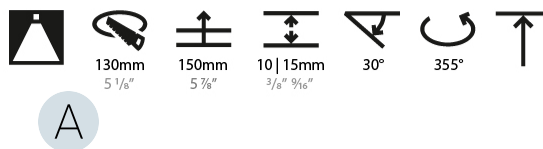

GENERAL

Series: Bioniq
 Subseries: Bioniq Round Adjustable
 Brand: Prolicht
 Division: Architectural
 Mounting Type: Recessed
 Mounting Location: Ceiling
 Subcategory: Downlight

PHYSICAL

Shape: Round
 Diameter (mm): 139
 Diameter (in): 5 1/2
 Height (mm): 137
 Height (in): 5 3/8
 Ceiling Thickness (mm): 10 / 12.5 / 15
 Ceiling Thickness (in): 3/8 or 1/2 or 9/16
 Min. Recessing Depth (mm): 150
 Min. Recessing Depth (in): 5 7/8
 Light Distribution: Adjustable / Downlight
 Weight (kg): 0.836
 Weight (lbs): 1.84
 Fixture Finish: SSR / BKV / CWI / CRY / HAB / UFT / ITA / RUA / FTG / MYG / LOD / PUS / FRO / FUP / KIA / POP / BLS / SPG / MEY / GOH / GUM / CHC / COM / ABZ / JAG / OBR / MOS / ROR
 Fixture Material: Aluminum Die Cast
 Cut-out Measurements: 130mm / 5 1/8"

LED

Number of LEDs: 1
 Color Temperature (°K): 2700 / 3000 / 3500 / 4000
 Max. Delivered Lumen (lm): 2191 / 2280 / 2415 / 2164
 Nominal Lumen (lm): 2909 / 3028 / 3208 / 3273
 CRI: >90 CRI
 Efficiency (%): 63.10%
 Lamp Life (hrs): 50000

OPTICAL

Reflector°: 18 / 38
 Optic°: Lens Pack - No Lens / Linear Spread Lens / Honeycomb / Spread Lens
 Adjustability: Rotational 355°; Tilt 30°

RATINGS AND CERTIFICATIONS

Certified By: Certified for North American Standards
 IP rating: IP20
 Zaneen Group Inc. © 2024, T 1800-388-3382, F 416-247-9319, www.zaneen.com