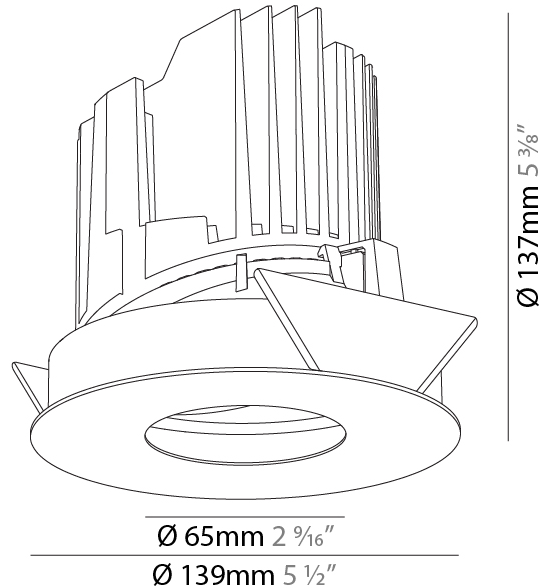

GENERAL

Series: Bioniq
Subseries: Bioniq Round Wallwash
Brand: Prolicht
Division: Architectural
Mounting Type: Recessed
Mounting Location: Ceiling
Subcategory: Downlight

PHYSICAL

Shape: Round
Diameter (mm): 139
Diameter (in): 5 1/2
Height (mm): 137
Height (in): 5 3/8
Ceiling Thickness (mm): 10 / 12.5 / 15 / 25
Ceiling Thickness (in): 3/8 or 1/2 or 9/16
Min. Recessing Depth (mm): 150
Min. Recessing Depth (in): 5 7/8
Light Distribution: Adjustable / Asymmetric
Weight (kg): 0.865
Weight (lbs): 1.9
Fixture Finish: SSR / BKV / CWI / CRY / HAB / UFT / ITA / RUA / FTG / MYG / LOD / PUS / FRO / FUP / KIA / POP / BLS / SPG / MEY / GOH / GUM / CHC / COM / ABZ / JAG / OBR / MOS / ROR
Fixture Material: Aluminum Die Cast
Cut-out Measurements: 130mm / 5 1/8"

OPTICAL

Reflector: 20 / 25 / 40
Adjustability: Fixed

RATINGS AND CERTIFICATIONS

Certified By: Certified for North American Standards
IP rating: IP20

	130mm 5 1/8"	150mm 5 7/8"	10 15mm 3/8" 9/16"	30°	355°	