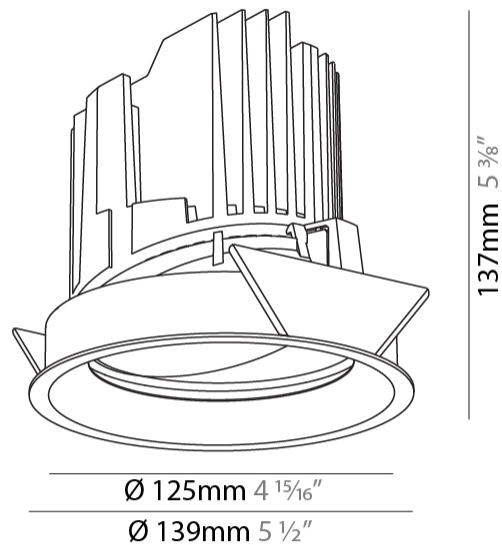

GENERAL

Series: Bioniq
 Subseries: Bioniq Round Adjustable
 Brand: Prolicht
 Division: Architectural
 Mounting Type: Recessed
 Mounting Location: Ceiling
 Subcategory: Downlight

PHYSICAL

Shape: Round
 Diameter (mm): 139
 Diameter (in): 5 1/2
 Height (mm): 137
 Height (in): 5 3/8
 Ceiling Thickness (mm): 10 / 12.5 / 15
 Ceiling Thickness (in): 3/8 or 1/2 or 9/16
 Min. Recessing Depth (mm): 150
 Min. Recessing Depth (in): 5 7/8
 Light Distribution: Adjustable / Downlight
 Weight (kg): 0.836
 Weight (lbs): 1.84
 Fixture Finish: SSR / BKV / CWI / CRY / HAB / UFT / ITA / RUA / FTG / MYG / LOD / PUS / FRO / FUP / KIA / POP / BLS / SPG / MEY / GOH / GUM / CHC / COM / ABZ / JAG / OBR / MOS / ROR
 Fixture Material: Aluminum Die Cast
 Cut-out Measurements: 130mm / 5 1/8"

LED

Number of LEDs: 1
 Color Temperature (°K): 2700 / 3000 / 3500 / 4000
 Max. Delivered Lumen (lm): 2191 / 2280 / 2415 / 2164
 Nominal Lumen (lm): 2909 / 3028 / 3208 / 3273
 CRI: >90 CRI
 Efficiency (%): 63.10%
 Lamp Life (hrs): 50000

OPTICAL

Reflector°: 18 / 38
 Optic°: Lens Pack - No Lens / Linear Spread Lens / Honeycomb / Spread Lens
 Adjustability: Rotational 355°; Tilt 30°

RATINGS AND CERTIFICATIONS

Certified By: Certified for North American Standards
 IP rating: IP20
 Zaneen Group Inc. © 2024, T 1800-388-3382, F 416-247-9319, www.zaneen.com